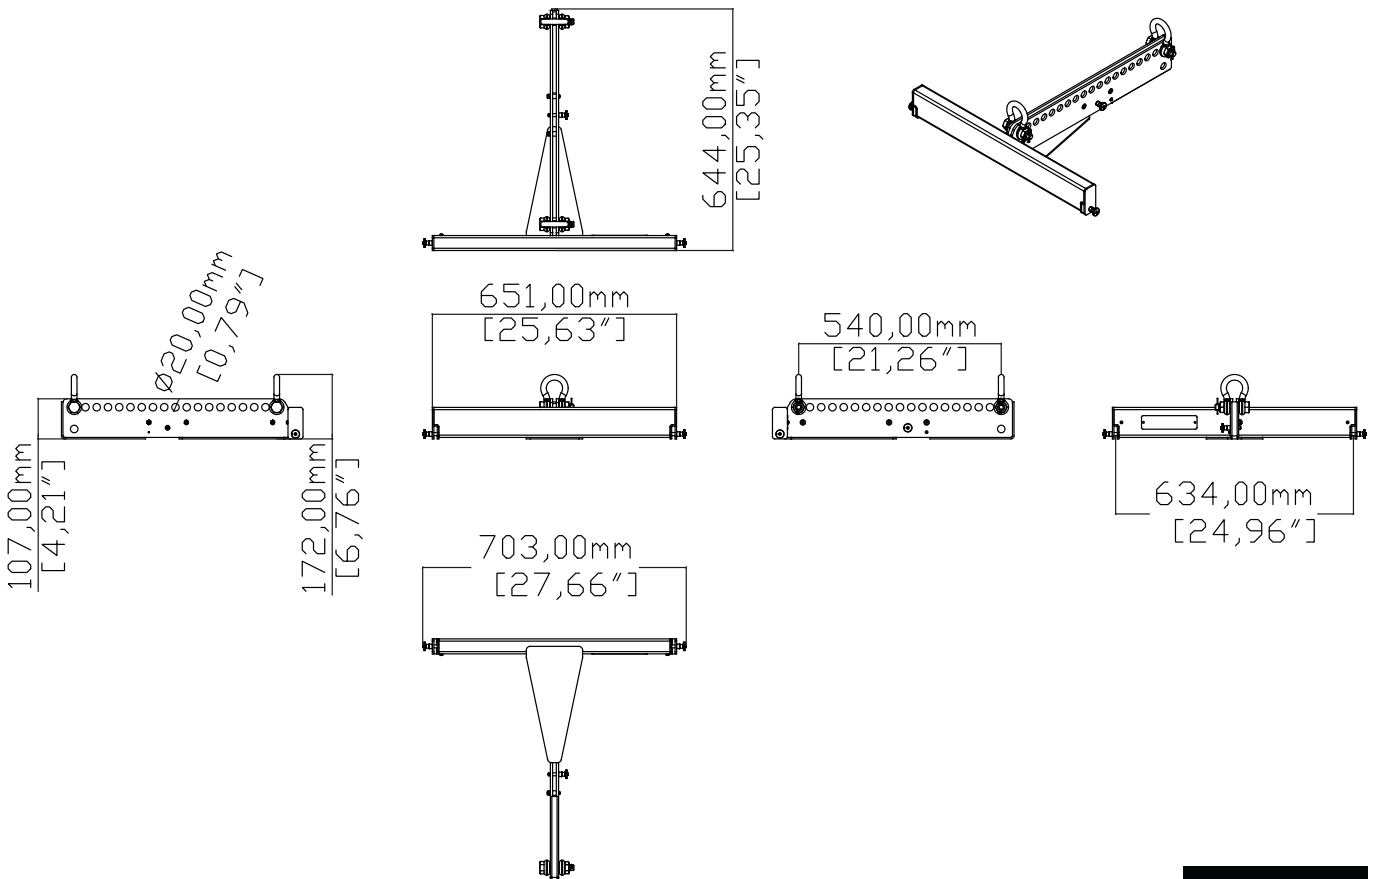

WPSGRIDi

INSTALL FLYING FRAME FOR WPS

Features

- 3 point rigging system
- Fly up to 16 WPS cabinets
- 1 or 2 point pick-up
- Available in black (WPSGRIDi) or white (WPSGRIDi-W)

Applications

- Installation; flown WPS arrays

Contents

- 1 x flying frame
- 2 x 3.25t shackles
- 2 x fly pins

Technical Specifications

| | |
|----------|---|
| WEIGHT | 11kgs (24lbs) |
| MATERIAL | Weatherised polyester powder coated steel |

WPSGRIDI