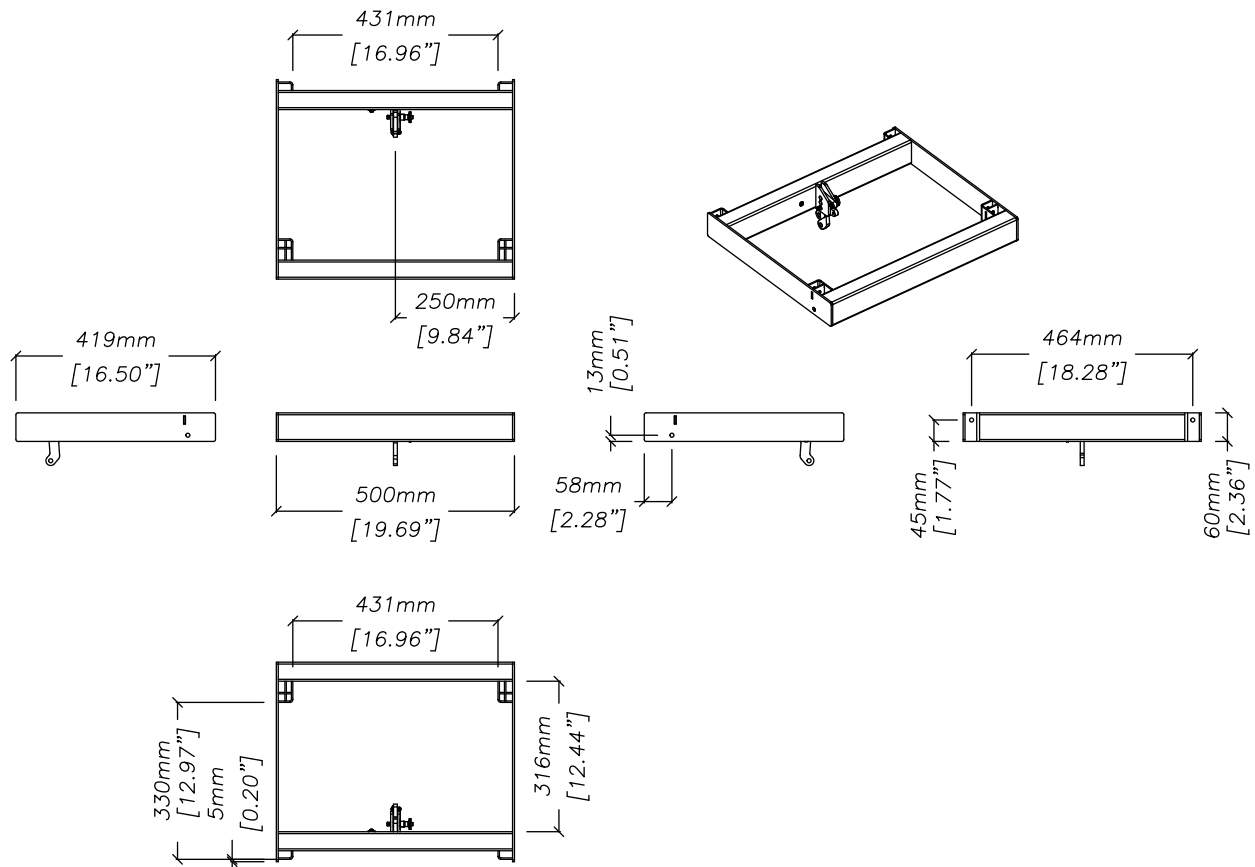

## Technical Specifications

WEIGHT	6kgs (13lbs)
MATERIAL	High grade steel with anti-corrosion coating