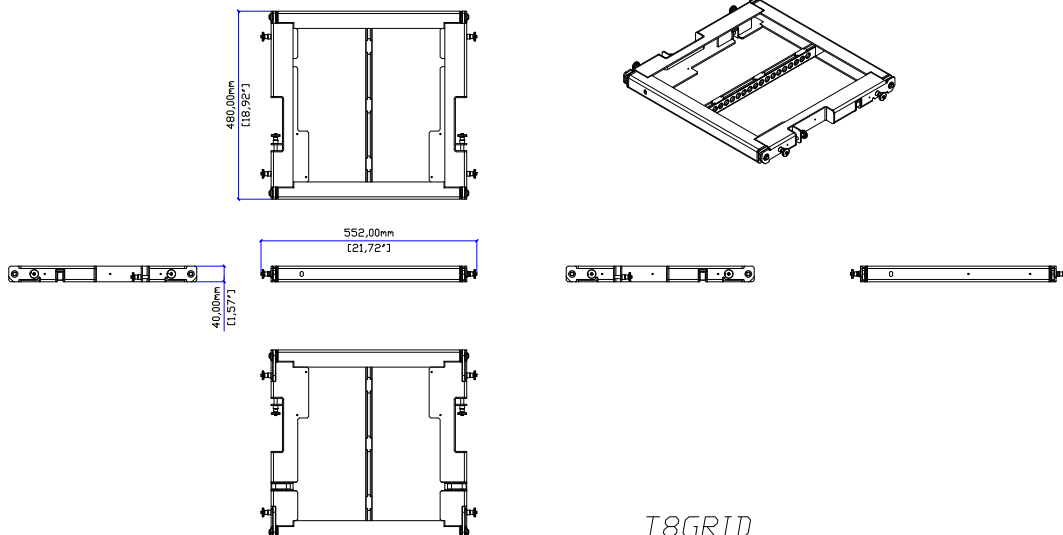

T8GRID

FLYING FRAME FOR TORUS T8 VERTICAL ARRAYS

TORUS

Features

- Captive 2-point rigging
- Fly up to 6 TORUS T8 cabinets (left and right-handed)
- 1 or 2 point pick-up
- Available in black or white

Applications

- Touring and installed vertically flown T8 arrays.

Contents

- 1 x T8GRID Flying Frame
- 2 x 1.5t Shackles
- 2 x Fly pins

Technical Specifications

Weight: 9.7kg (21.4lb)

T8GRID