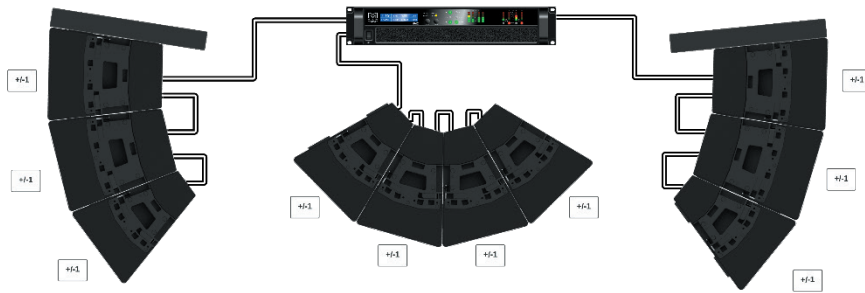

TORUS

System Configurations and Kit List

90° Wide near field L/R coverage. Small to medium worship or live production.

Kit List

- 2 x WPSGRIDT
- 4 x SXCF118
- 2 x T12HRIG
- 6 x T1230
- 2 x iK42
- 2 x PWA00239 SUB Links
- 4 x PWA00238 Cabinet Links
- 2 x PWA00240 Signal to SUB
- 2 x PWA00241 Signal to Cabinet

TORUS

System Configurations and Kit List

Medium production venue with vertical coverage requirements,
L / R system.

Kit List

- 2 x WPSGRIDT
- 4 x SXCF118
- 2 x T12TRIG
- 6 x T1215
- 2 x iK42
- 2 x PWA00239 SUB Links
- 4 x PWA00238 Cabinet Links
- 2 x PWA00240 Signal to SUB
- 2 x PWA00241 Signal to Cabinets

TORUS

System Configurations and Kit List

Medium venue with requirements for L-C-R system. Fan / diamond shaped church or theatre.

Kit List

- 6 x SXCF118 (SXC118)
- 2 x T12GRID
- 2 x T12HRIG
- 4 x T1215
- 6 x T1230
- 2 x iK42
- 4 x PWA00239 SUB Links
- 7 x PWA00238 Cabinet Links
- 2 x PWA00240 Signal to SUB
- 3 x PWA00241 Signal to Cabinet