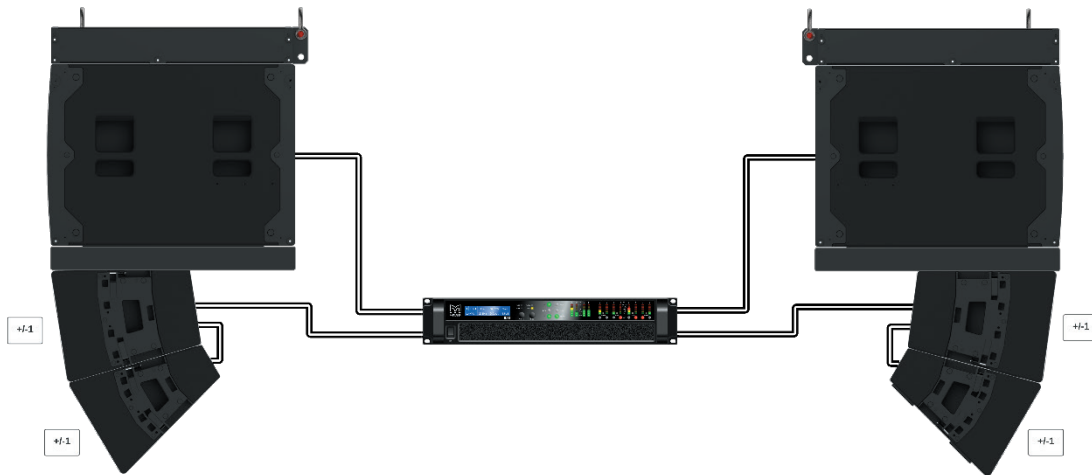

TORUS

System Configurations and Kit List

Portable 'no fly' events / DJ monitor setups / small full production venues. **30° vertical coverage** - system placed at ground level.

Kit List

- 4 x SXCF118
- 2 x SXCF118OUTRIG
- 2 x T12GSRIG
- 4 x T1215
- 2 x iK42
- 2 x PWA00239 SUB Links
- 2 x PWA00238 Cabinet Links
- 2 x PWA00240 Signal to SUB
- 2 x PWA00241 Signal to Cabinet

TORUS

System Configurations and Kit List

Portable 'no fly' events / DJ monitor setups / small full production venues. **45° vertical coverage – system placed on stage or riser.**

Kit List

- 4 x SXCF118
- 2 x SXCF118OUTRIG
- 2 x T12GSRIG
- 2 x T1215
- 2 x T1230
- 2 x iK42
- 2 x PWA00239 SUB Links
- 2 x PWA00238 Cabinet Links
- 2 x PWA00240 Signal to SUB
- 2 x PWA00241 Signal to Cabinet

TORUS

System Configurations and Kit List

Small to medium installed or touring live sound. Simple LR coverage.

Kit List

- 2 x WPSGRIDT
- 2 x SXCF118
- 2 x T12TRIG
- 2 x T1215
- 2 x T1230
- 1 x iK81
- 2 x PWA00238 Cabinet Links
- 2 x PWA00240 Signal to SUB
- 2 x PWA00241 Signal to Cabinet