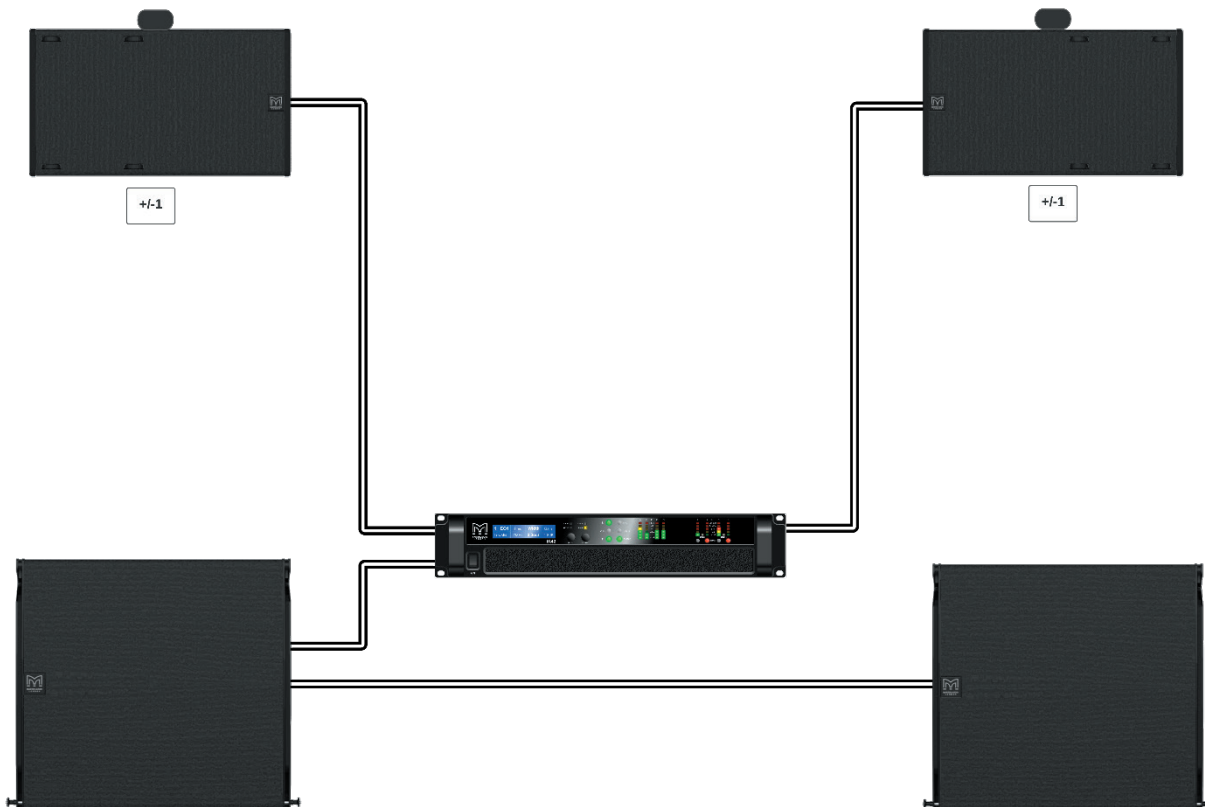

TORUS

System Configurations and Kit List

Small 'pop up' compact and portable

Kit List

- 2 x SXCF118(SXC118)
- 2 x ASF20071
- 2 x T12POLERIG
- 2 x T1230
- 1 x iK42
- 2 x PWA00240 Signal to Subs
- 2 x PWA00241 Signal to Cabinet

TORUS

System Configurations and Kit List

Small portable corporate event / worship space / live production

Kit List

- 2 x SXC118(SXC118)
- 2 x T12SBAR
- 2 x T1230
- 1 x iK42
- 2 x PWA00240 Signal to Subs
- 2 x PWA00241 Signal to Cabinet

TORUS

System Configurations and Kit List

Portable 'no fly' events / DJ monitor setups / small full production venues. **30° vertical coverage** - system placed at ground level.

Kit List

- 4 x SXCF118
- 2 x SXCF118OUTRIG
- 2 x T12GSRIG
- 4 x T1215
- 2 x iK42
- 2 x PWA00239 SUB Links
- 2 x PWA00238 Cabinet Links
- 2 x PWA00240 Signal to SUB
- 2 x PWA00241 Signal to Cabinet

TORUS

System Configurations and Kit List

Portable 'no fly' events / DJ monitor setups / small full production venues. **45° vertical coverage – system placed on stage or riser.**

Kit List

- 4 x SXCF118
- 2 x SXCF118OUTRIG
- 2 x T12GSRIG
- 2 x T1215
- 2 x T1230
- 2 x iK42
- 2 x PWA00239 SUB Links
- 2 x PWA00238 Cabinet Links
- 2 x PWA00240 Signal to SUB
- 2 x PWA00241 Signal to Cabinet