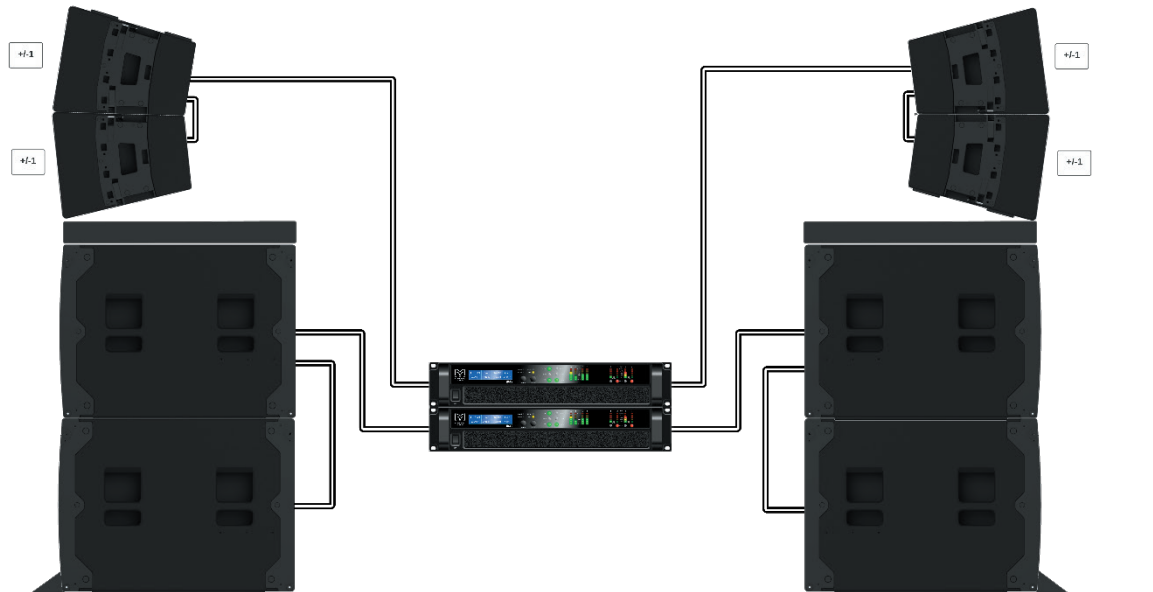

TORUS

System Configurations and Kit List

Small 'pop up' compact and portable

Kit List

- 2 x SXCF118(SXC118)
- 2 x ASF20071
- 2 x T12POLERIG
- 2 x T1230
- 1 x iK42
- 2 x PWA00240 Signal to Subs
- 2 x PWA00241 Signal to Cabinet

TORUS

System Configurations and Kit List

Small portable corporate event / worship space / live production

Kit List

- 2 x SXC118(SXC118)
- 2 x T12SBAR
- 2 x T1230
- 1 x iK42
- 2 x PWA00240 Signal to Subs
- 2 x PWA00241 Signal to Cabinet

TORUS

System Configurations and Kit List

Portable 'no fly' events / DJ monitor setups / small full production venues. **30° vertical coverage** - system placed at ground level.

Kit List

- 4 x SXCF118
- 2 x SXCF118OUTRIG
- 2 x T12GSRIG
- 4 x T1215
- 2 x iK42
- 2 x PWA00239 SUB Links
- 2 x PWA00238 Cabinet Links
- 2 x PWA00240 Signal to SUB
- 2 x PWA00241 Signal to Cabinet

TORUS

System Configurations and Kit List

Portable 'no fly' events / DJ monitor setups / small full production venues. **45° vertical coverage – system placed on stage or riser.**

Kit List

- 4 x SXCF118
- 2 x SXCF118OUTRIG
- 2 x T12GSRIG
- 2 x T1215
- 2 x T1230
- 2 x iK42
- 2 x PWA00239 SUB Links
- 2 x PWA00238 Cabinet Links
- 2 x PWA00240 Signal to SUB
- 2 x PWA00241 Signal to Cabinet