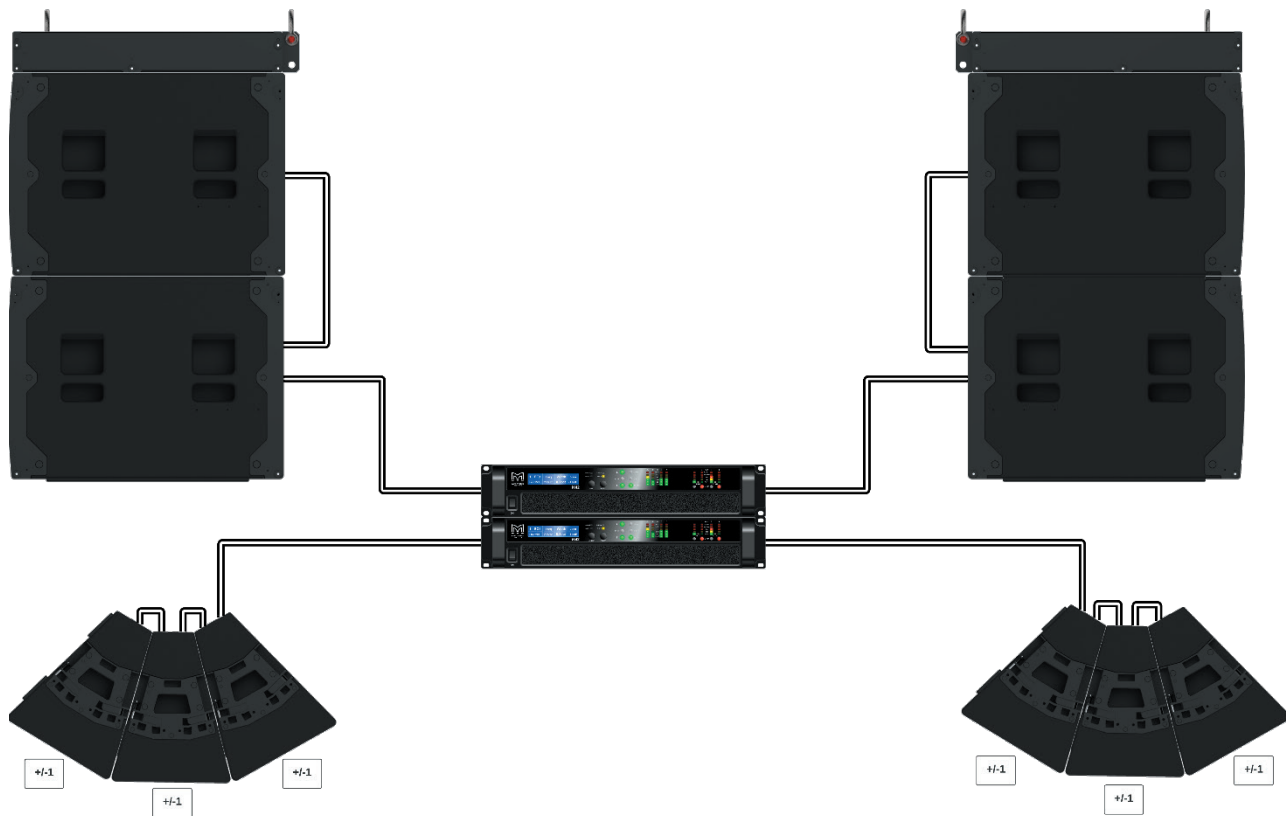

TORUS

System Configurations and Kit List

60° Wide near field L/R coverage. Small to medium worship or live production.

Kit List

- 2 x WPSGRIDT
- 4 x SXCFC118
- 2 x T12HRIG
- 4 x T1230
- 2 x iK42
- 2 x PWA00239 SUB Links
- 2 x PWA00238 Cabinet Links
- 2 x PWA00240 Signal to SUB
- 2 x PWA00241 Signal to Cabinet

TORUS

System Configurations and Kit List

90° Wide near field L/R coverage. Small to medium worship or live production.

Kit List

- 2 x WPSGRIDT
- 4 x SXCF118
- 2 x T12HRIG
- 6 x T1230
- 2 x iK42
- 2 x PWA00239 SUB Links
- 4 x PWA00238 Cabinet Links
- 2 x PWA00240 Signal to SUB
- 2 x PWA00241 Signal to Cabinet