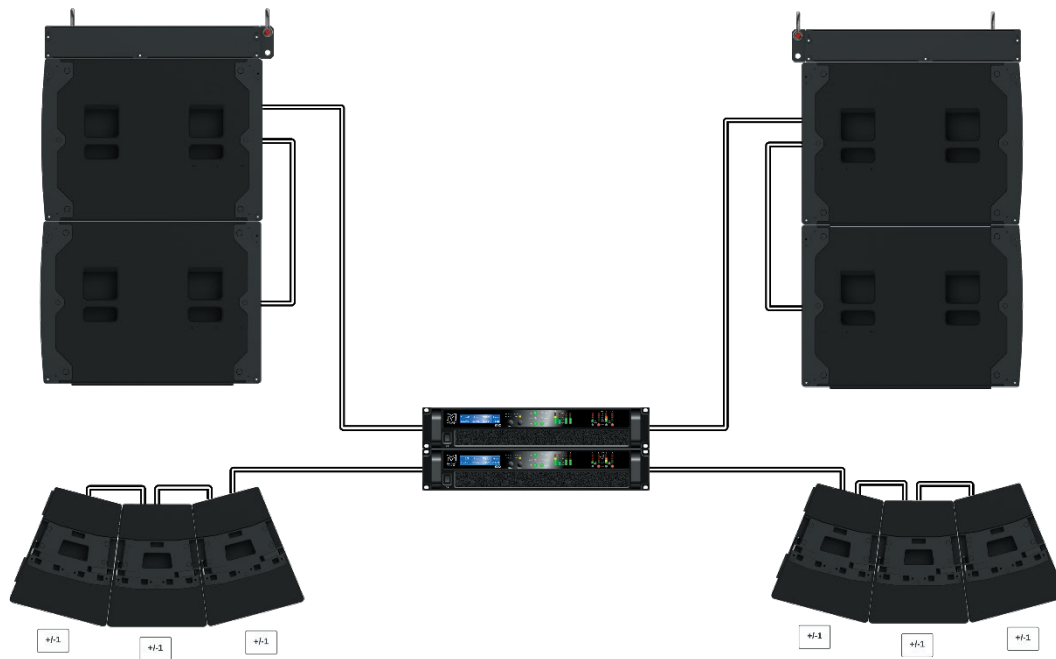

TORUS

System Configurations and Kit List

Portable 'no fly' events / DJ monitor setups / small full production venues. **30° vertical coverage** - system placed at ground level.

Kit List

- 4 x SXCF118
- 2 x SXCF118OUTRIG
- 2 x T12GSRIG
- 4 x T1215
- 2 x iK42
- 2 x PWA00239 SUB Links
- 2 x PWA00238 Cabinet Links
- 2 x PWA00240 Signal to SUB
- 2 x PWA00241 Signal to Cabinet

TORUS

System Configurations and Kit List

Portable 'no fly' events / DJ monitor setups / small full production venues. **45° vertical coverage – system placed on stage or riser.**

Kit List

- 4 x SXCF118
- 2 x SXCF118OUTRIG
- 2 x T12GSRIG
- 2 x T1215
- 2 x T1230
- 2 x iK42
- 2 x PWA00239 SUB Links
- 2 x PWA00238 Cabinet Links
- 2 x PWA00240 Signal to SUB
- 2 x PWA00241 Signal to Cabinet

TORUS

System Configurations and Kit List

Small to medium installed or touring live sound. Simple LR coverage.

Kit List

- 2 x WPSGRIDT
- 2 x SXCF118
- 2 x T12TRIG
- 2 x T1215
- 2 x T1230
- 1 x iK81
- 2 x PWA00238 Cabinet Links
- 2 x PWA00240 Signal to SUB
- 2 x PWA00241 Signal to Cabinet

TORUS

System Configurations and Kit List

45° Wide near field L/R coverage. Small to medium worship or live production.

Kit List

- 2 x WPSGRIDT
- 4 x SXCF118
- 2 x T12HRIG
- 6 x T1215
- 2 x iK42
- 2 x PWA00239 SUB Links
- 4 x PWA00238 Cabinet Links
- 2 x PWA00240 Signal to SUB
- 2 x PWA00241 Signal to Cabinet