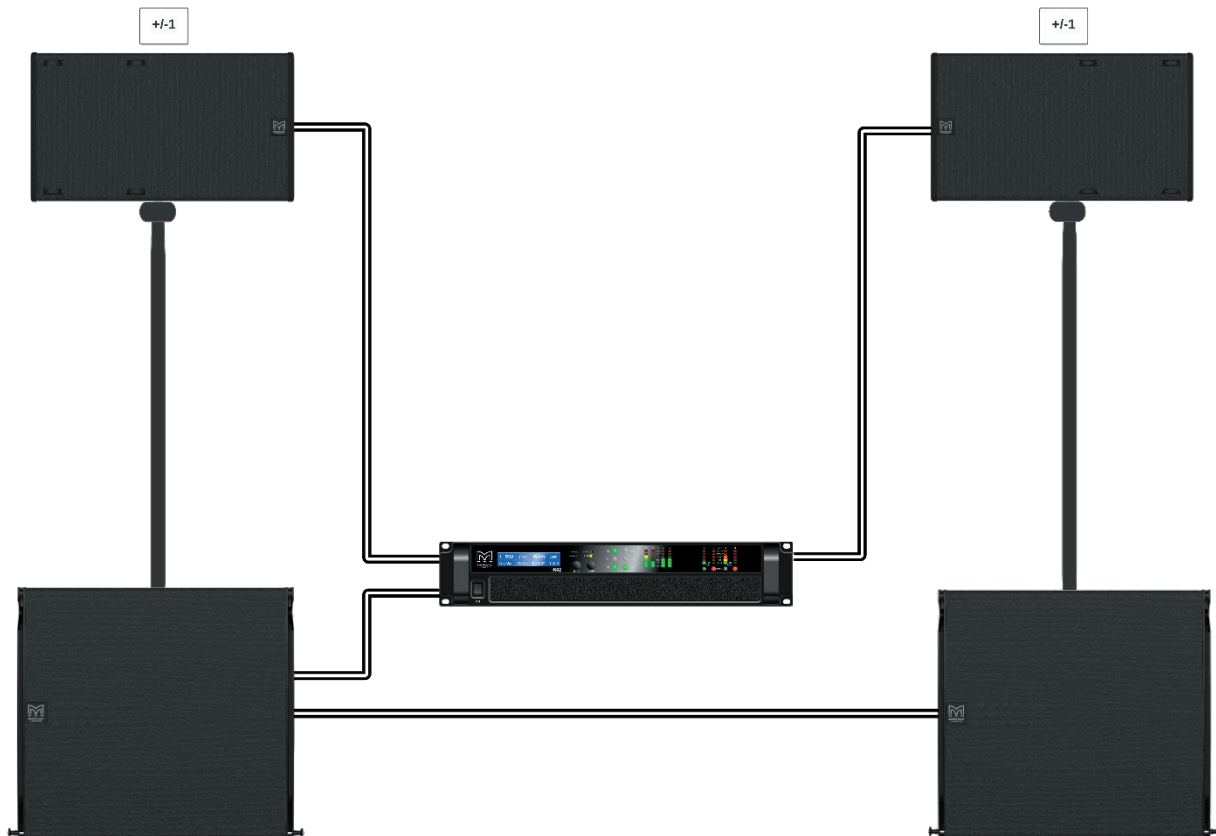

TORUS

System Configurations and Kit List

Small 'pop up' compact and portable

Kit List

- 2 x SXCF118(SXC118)
- 2 x ASF20071
- 2 x T12POLERIG
- 2 x T1230
- 1 x iK42
- 2 x PWA00240 Signal to Subs
- 2 x PWA00241 Signal to Cabinet

TORUS

System Configurations and Kit List

Small portable corporate event / worship space / live production

Kit List

- 2 x SXC118(SXC118)
- 2 x T12SBAR
- 2 x T1230
- 1 x iK42
- 2 x PWA00240 Signal to Subs
- 2 x PWA00241 Signal to Cabinet

TORUS

System Configurations and Kit List

Portable 'no fly' events / DJ monitor setups / small full production venues. **30° vertical coverage** - system placed at ground level.

Kit List

- 4 x SXCF118
- 2 x SXCF118OUTRIG
- 2 x T12GSRIG
- 4 x T1215
- 2 x iK42
- 2 x PWA00239 SUB Links
- 2 x PWA00238 Cabinet Links
- 2 x PWA00240 Signal to SUB
- 2 x PWA00241 Signal to Cabinet

TORUS

System Configurations and Kit List

Portable 'no fly' events / DJ monitor setups / small full production venues. **45° vertical coverage – system placed on stage or riser.**

Kit List

- 4 x SXCF118
- 2 x SXCF118OUTRIG
- 2 x T12GSRIG
- 2 x T1215
- 2 x T1230
- 2 x iK42
- 2 x PWA00239 SUB Links
- 2 x PWA00238 Cabinet Links
- 2 x PWA00240 Signal to SUB
- 2 x PWA00241 Signal to Cabinet