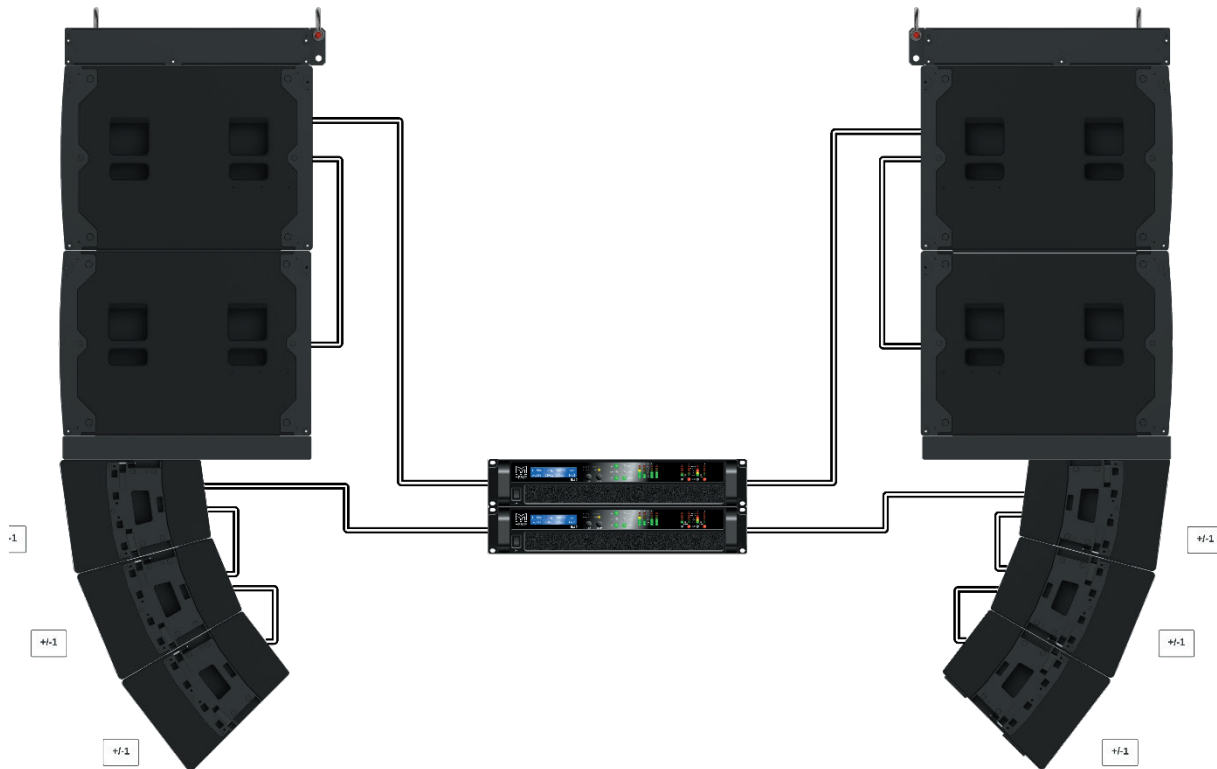

TORUS

System Configurations and Kit List

90° Wide near field L/R coverage. Small to medium worship or live production.

Kit List

- 2 x WPSGRIDT
- 4 x SXCF118
- 2 x T12HRIG
- 6 x T1230
- 2 x iK42
- 2 x PWA00239 SUB Links
- 4 x PWA00238 Cabinet Links
- 2 x PWA00240 Signal to SUB
- 2 x PWA00241 Signal to Cabinet

TORUS

System Configurations and Kit List

Medium production venue with vertical coverage requirements,
L / R system.

Kit List

- 2 x WPSGRIDT
- 4 x SXCF118
- 2 x T12TRIG
- 6 x T1215
- 2 x iK42
- 2 x PWA00239 SUB Links
- 4 x PWA00238 Cabinet Links
- 2 x PWA00240 Signal to SUB
- 2 x PWA00241 Signal to Cabinets

TORUS

System Configurations and Kit List

Medium venue with requirements for L-C-R system. Fan / diamond shaped church or theatre.

Kit List

- 6 x SXCF118 (SXC118)
- 2 x T12GRID
- 2 x T12HRIG
- 4 x T1215
- 6 x T1230
- 2 x iK42
- 4 x PWA00239 SUB Links
- 7 x PWA00238 Cabinet Links
- 2 x PWA00240 Signal to SUB
- 3 x PWA00241 Signal to Cabinet