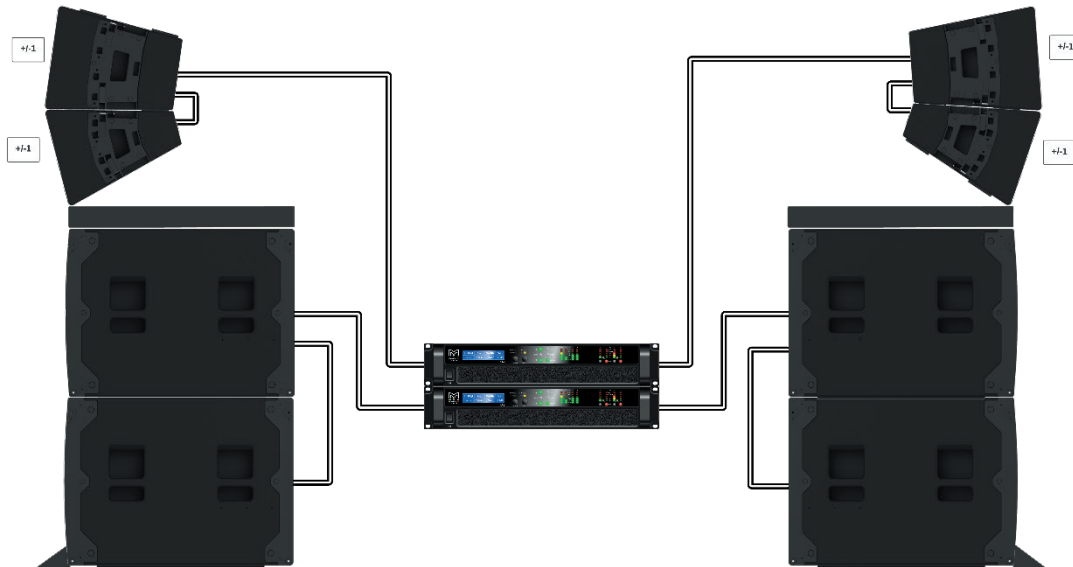

TORUS

System Configurations and Kit List

Small portable corporate event / worship space / live production

Kit List

- 2 x SXC118(SXC118)
- 2 x T12SBAR
- 2 x T1230
- 1 x iK42
- 2 x PWA00240 Signal to Subs
- 2 x PWA00241 Signal to Cabinet

TORUS

System Configurations and Kit List

Portable 'no fly' events / DJ monitor setups / small full production venues. **30° vertical coverage** - system placed at ground level.

Kit List

- 4 x SXCF118
- 2 x SXCF118OUTRIG
- 2 x T12GSRIG
- 4 x T1215
- 2 x iK42
- 2 x PWA00239 SUB Links
- 2 x PWA00238 Cabinet Links
- 2 x PWA00240 Signal to SUB
- 2 x PWA00241 Signal to Cabinet

TORUS

System Configurations and Kit List

Portable 'no fly' events / DJ monitor setups / small full production venues. **45° vertical coverage – system placed on stage or riser.**

Kit List

- 4 x SXCF118
- 2 x SXCF118OUTRIG
- 2 x T12GSRIG
- 2 x T1215
- 2 x T1230
- 2 x iK42
- 2 x PWA00239 SUB Links
- 2 x PWA00238 Cabinet Links
- 2 x PWA00240 Signal to SUB
- 2 x PWA00241 Signal to Cabinet

TORUS

System Configurations and Kit List

Small to medium installed or touring live sound. Simple LR coverage.

Kit List

- 2 x WPSGRIDT
- 2 x SXCF118
- 2 x T12TRIG
- 2 x T1215
- 2 x T1230
- 1 x iK81
- 2 x PWA00238 Cabinet Links
- 2 x PWA00240 Signal to SUB
- 2 x PWA00241 Signal to Cabinet