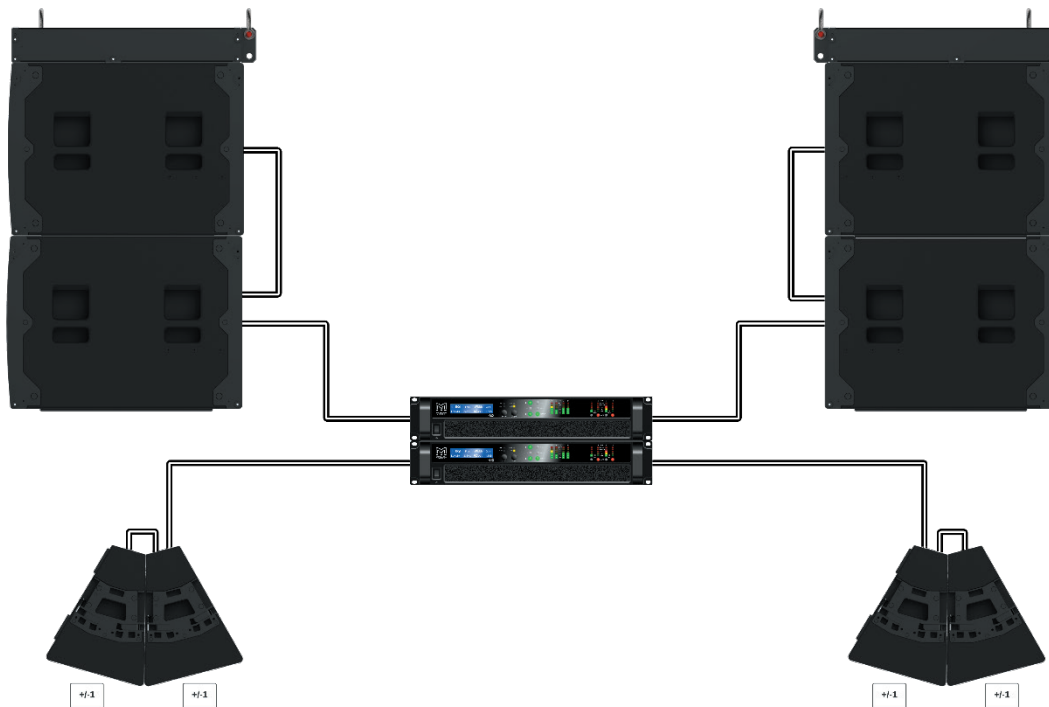

TORUS

System Configurations and Kit List

Portable 'no fly' events / DJ monitor setups / small full production venues. **30° vertical coverage** - system placed at ground level.

Kit List

- 4 x SXCF118
- 2 x SXCF118OUTRIG
- 2 x T12GSRIG
- 4 x T1215
- 2 x iK42
- 2 x PWA00239 SUB Links
- 2 x PWA00238 Cabinet Links
- 2 x PWA00240 Signal to SUB
- 2 x PWA00241 Signal to Cabinet

TORUS

System Configurations and Kit List

Portable 'no fly' events / DJ monitor setups / small full production venues. **45° vertical coverage – system placed on stage or riser.**

Kit List

- 4 x SXCF118
- 2 x SXCF118OUTRIG
- 2 x T12GSRIG
- 2 x T1215
- 2 x T1230
- 2 x iK42
- 2 x PWA00239 SUB Links
- 2 x PWA00238 Cabinet Links
- 2 x PWA00240 Signal to SUB
- 2 x PWA00241 Signal to Cabinet

TORUS

System Configurations and Kit List

45° Wide near field L/R coverage. Small to medium worship or live production.

Kit List

- 2 x WPSGRIDT
- 4 x SXCF118
- 2 x T12HRIG
- 6 x T1215
- 2 x iK42
- 2 x PWA00239 SUB Links
- 4 x PWA00238 Cabinet Links
- 2 x PWA00240 Signal to SUB
- 2 x PWA00241 Signal to Cabinet

TORUS

System Configurations and Kit List

60° Wide near field L/R coverage. Small to medium worship or live production.

Kit List

- 2 x WPSGRIDT
- 4 x SXCFC118
- 2 x T12HRIG
- 4 x T1230
- 2 x iK42
- 2 x PWA00239 SUB Links
- 2 x PWA00238 Cabinet Links
- 2 x PWA00240 Signal to SUB
- 2 x PWA00241 Signal to Cabinet