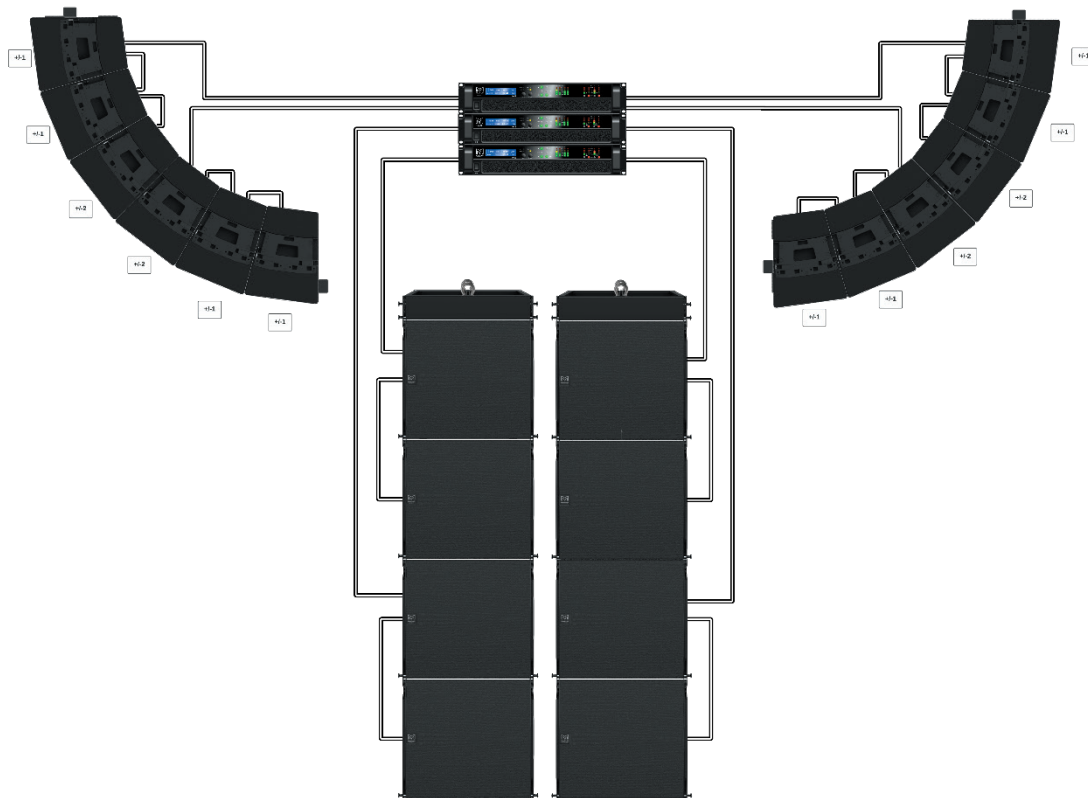

TORUS

System Configurations and Kit List

Large vertically challenging coverage. Stadium stalls or Arena.
(Subs maybe not be applicable.)

Kit List

- 2 x WPSGRIDT
- 8 x SXCF118
- 4 x T12PB
- 12 x T1215
- 3 x iK42
- 4 x PWA00239 SUB Links
- 8 x PWA00238 Cabinet Links
- 4 x PWA00240 Signal to SUB
- 4 x PWA00241 Signal to Cabinet