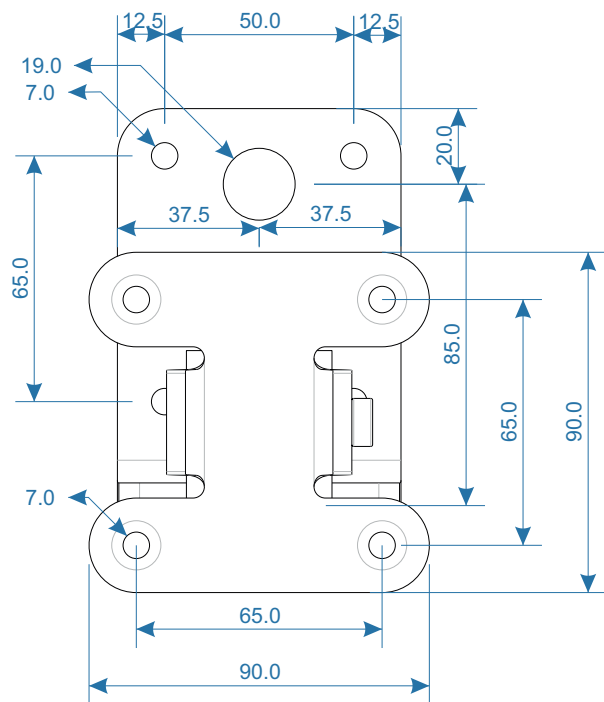

COLOUR TABLE	
PART No	FINISH
CDDWB6/8B	POLYESTER POWDER COAT RAL 9005 JET BLACK
CDDWB6/8W	POLYESTER POWDER COAT RAL 9016 TRAFFIC WHITE

ALL DIMENSIONS mm

## CDD6 / CDD8 WALL BRACKET