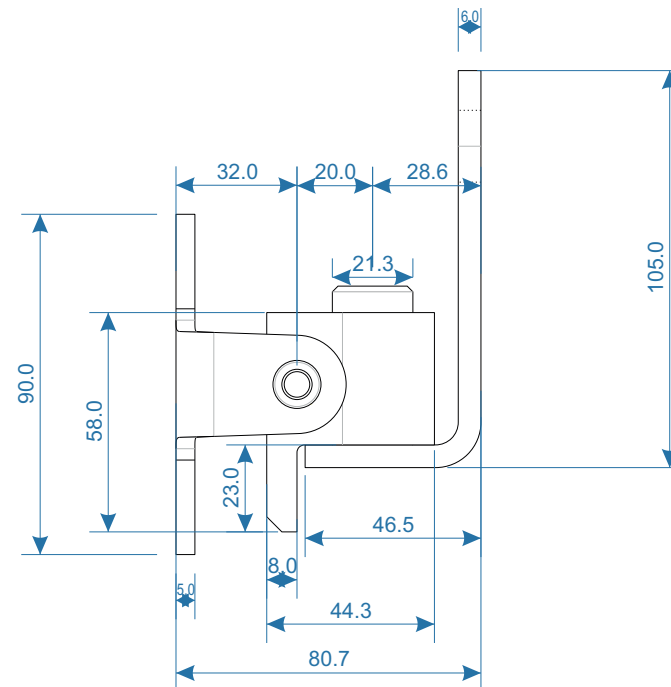

COLOUR TABLE	
PART No	FINISH
CDDWB6/8B	POLYESTER POWDER COAT RAL 9005 JET BLACK
CDDWB6/8W	POLYESTER POWDER COAT RAL 9016 TRAFFIC WHITE

ALL DIMENSIONS mm

## CDD6 / CDD8 WALL BRACKET