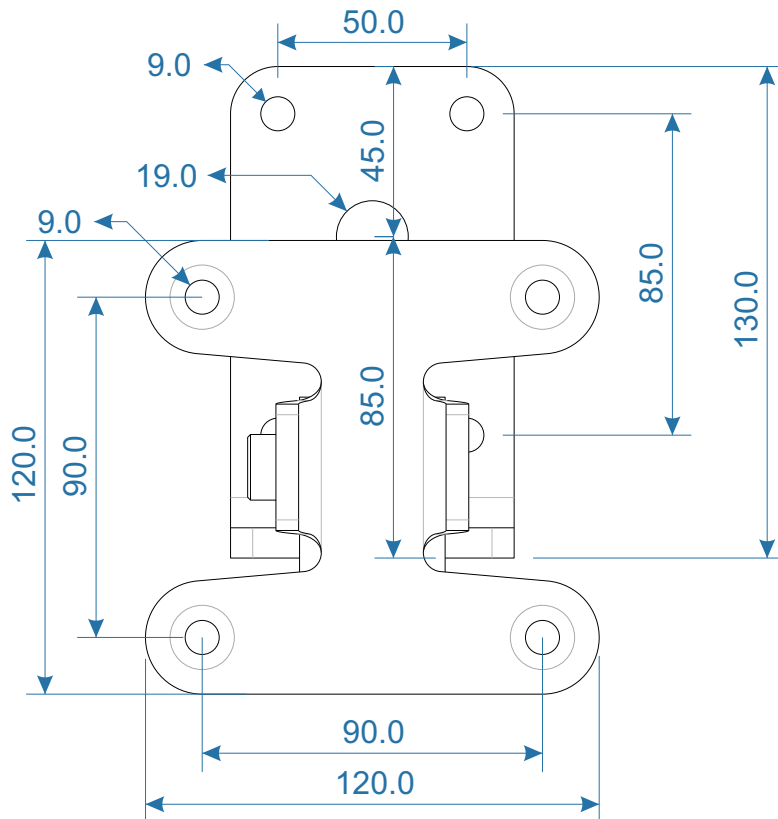

COLOUR TABLE	
PART No	FINISH
CDDWB10/12B	POLYESTER POWDER COAT RAL 9005 JET BLACK
CDDWB10/12W	POLYESTER POWDER COAT RAL 9016 TRAFFIC WHITE

ALL DIMENSIONS mm

## CDD10 / CDD12 WALL BRACKET