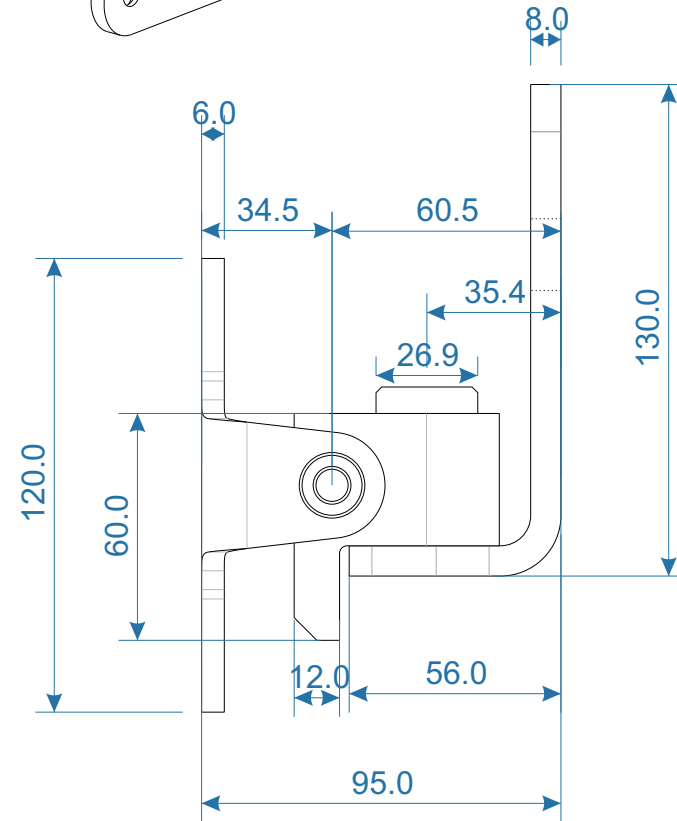

COLOUR TABLE	
PART No	FINISH
CDDWB10/12B	POLYESTER POWDER COAT RAL 9005 JET BLACK
CDDWB10/12W	POLYESTER POWDER COAT RAL 9016 TRAFFIC WHITE

ALL DIMENSIONS mm

## CDD10 / CDD12 WALL BRACKET